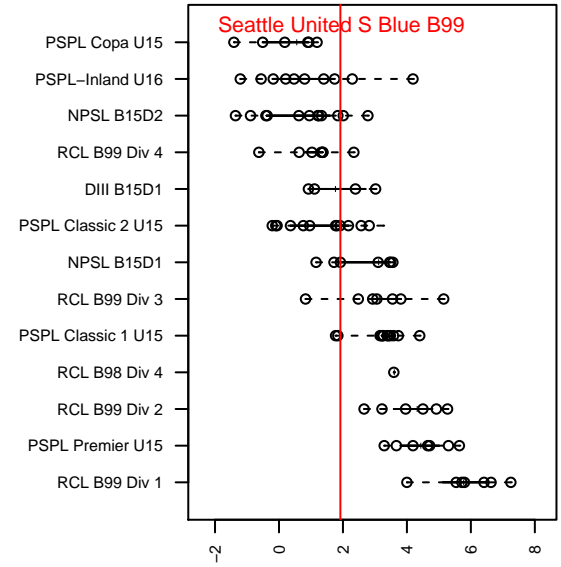

**attack and defense rating
relative to others at age
and all opponents in last 13 months**