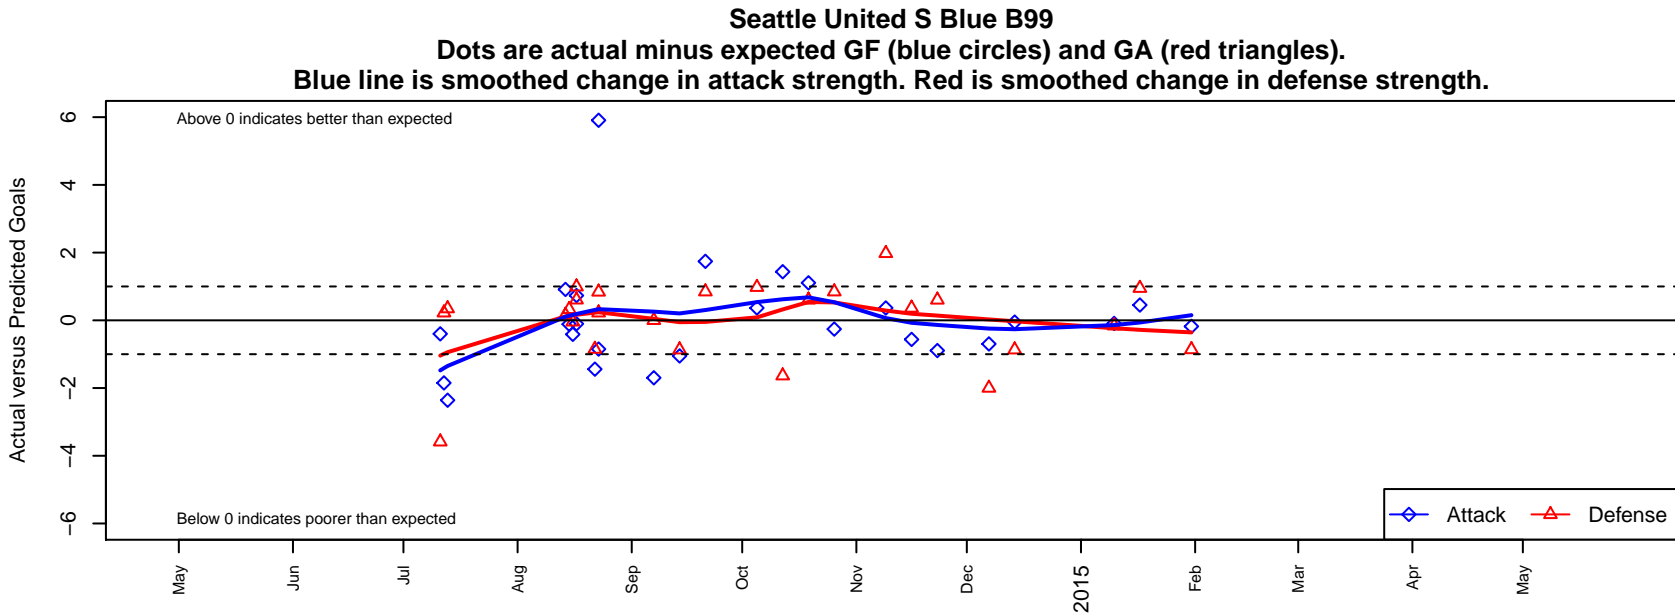

Seattle United S Blue B99

Seattle United Regional
 Seattle, WA
 B99 total strength=1296
 attack=7.01 defense=4.44
 fall league = NPSL B15D1

alt names used:
 SEATTLE UNITED SOUTH B99 BLUE (WA)
 Seattle United South B99 Blue
 Seattle United South B99 Blue
 SEATTLE UNITED SOUTH B99 BLUE (WA)
 SU South Blue [B99]

Venues played:
 2014 Seattle Cup BU15
 2014 Bigfoot Silver U15
 2014 REDAPT Cup Silver U15
 2014 NPSL B15D1
 2014 Founders Cup B99

**attack and defense variance (black dot)
relative to other teams
and top 10 in region**