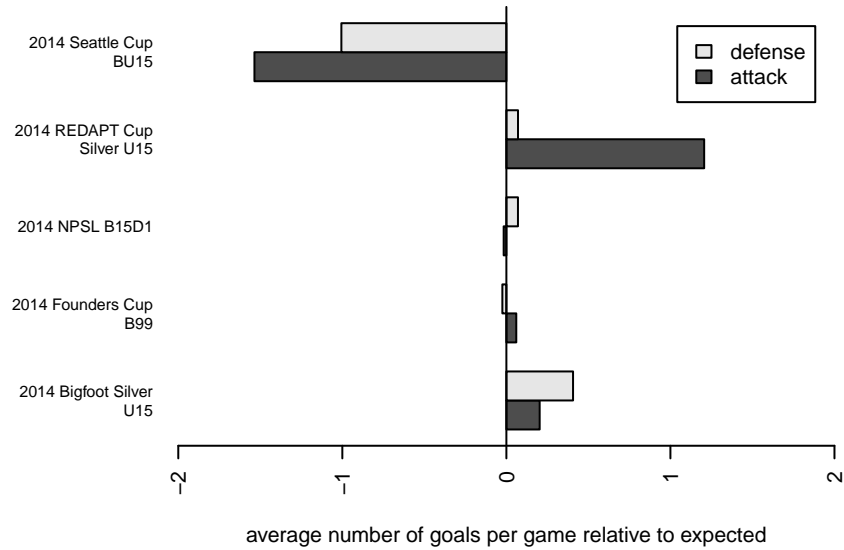

Performance relative to 13 month average